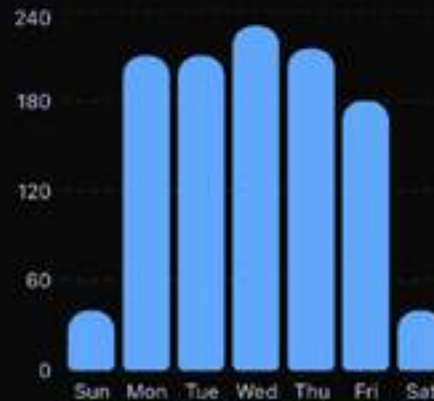

7d Court Bookings

1125

Bookings by Court

2259

Court Name	Bookings
InnovateTech	1200
Visionary Symposium	800
Global Trends Conference	175
Code Conf	80

Recent Court Bookings

Latest reservations across all courts.

Booking ID	Court Name	Rate	Duration	Total	Customer Name	Booking Date	Status
BK-1001	Court A (Hard)	$40/hr	2h	$80	Alex Johnson	2025-06-01 09:00	Confirmed
BK-1002	Court B (Clay)	$45/hr	1h	$45	Maria Garcia	2025-06-01 10:30	Pending
BK-1003	Court C (Grass)	$50/hr	1.5h	$75	Kenji Sato	2025-06-01 13:00	Confirmed
BK-1004	Court D (Synthetic)	$42/hr	2h	$84	Sophia Brown	2025-06-01 15:30	Cancelled