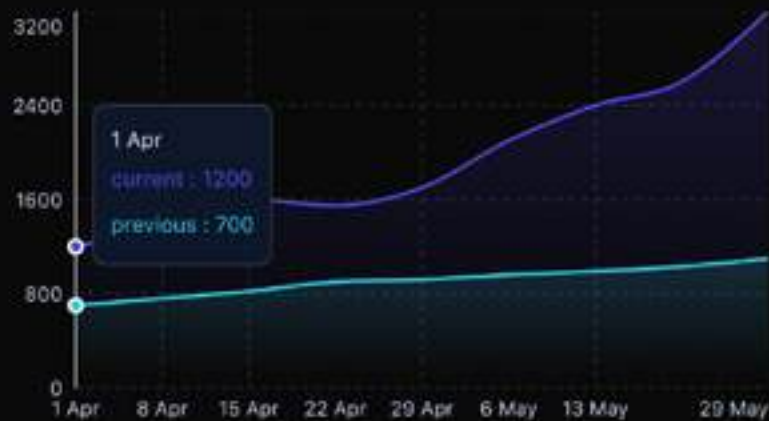

Scene 1

Scene 2

Click/Tap to show a list of events:

- Default to today's events
- Query by date
- Details TBD

Click/Tap to show energy consumption chart:

- Default to today
- Query by date
- Details TBD

## Booking Revenue Over Time

**\$3,200**

vs last week +12%